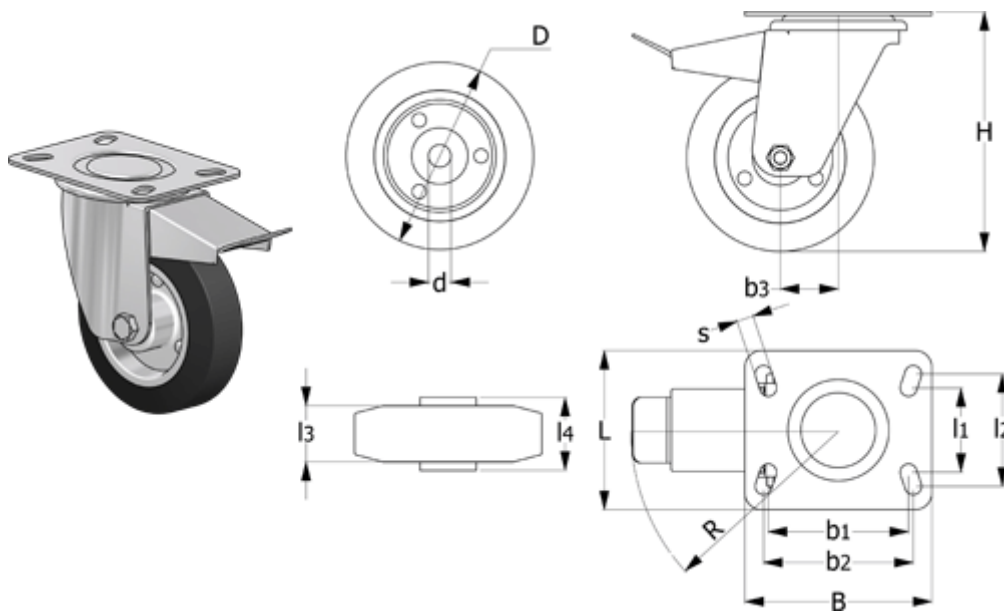

Data Sheet

Article number: 2314450101

Description: E+G rubber wheel 450101
RE.E3-080-SBF-N turning plate w/brake

Measures

B	= 100	g = 870	Rolling resistance (N) = 600
b1	= 75	H = 107	s = 9
b2	= 80	L = 85	Type = RE.E3-080-SBF
b3	= 39	l1 = 45	
Code	= 450101	l2 = 60	
D	= 80	l3 = 25	
d	= 12	l4 = 39	
Dynamic load (N)	= 650	R = 120	